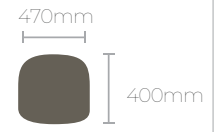

Dimensions

Back Sizes

Medium Back

High Back

Arm Height Range

Seat Sizes

Small Split Seat

Medium Split Seat

Large Split Seat

Petite Small
No Split Seat

K2-SCO Medium Back

Code	Name	Seat Size	Back Size
K2-SCO.MB-SS	K2-SCO Medium Back and Small Split Seat	460mmWx470mmD	500mmHx495mmW
K2-SCO.MB-MS	K2-SCO Medium Back and Medium Split Seat	495mmWx480mmD	500mmHx495mmW
K2-SCO.MB-LS	K2-SCO Medium Back and Large Split Seat	515mmWx500mmD	500mmHx495mmW