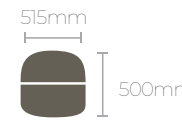

Features

- ◆ Weight rating: 160 kg
- ◆ Warranty: 10 years
- ◆ Product weight: 15-17kg
- ◆ 3 lever independent seat and ratchet back adjustment
- ◆ Adjustable gas lift height and back tilt
- ◆ Frame material: Black Nylon 5 Star Base
- ◆ Dual density deluxe (no split or split) foam
- ◆ Heavy-duty AFRDI-certified mechanism
- ◆ Standard seat using Australian made moulded foam.
- ◆ Seat Height: 460mm-580mm
- ◆ Overall Height:
 - For Medium Back Chair: 910mm-1100mm
 - For High Back Chair: 990mm-1180mm
- ◆ Finished in standard house fabrics
- ◆ Optional
 - Medium/High Back
 - Choice of upholstery (fabric, vinyl)
 - Height adjustable arms
 - Seat slide function
 - Polished alloy base
 - Health-care options (Gel-Seats, Coccyx Relief Seat, Air lumbar pump adjustment)

Dimensions

Back Sizes

Medium Back

High Back

Arm Height Range

Seat Sizes

Small Split Seat

Medium Split Seat

Large Split Seat

Petite Small
No Split Seat

K2-SCO Medium Back

Code	Name	Seat Size	Back Size
K2-SCO.MB-SS	K2-SCO Medium Back and Small Split Seat	460mmWx470mmD	500mmHx495mmW
K2-SCO.MB-MS	K2-SCO Medium Back and Medium Split Seat	495mmWx480mmD	500mmHx495mmW
K2-SCO.MB-LS	K2-SCO Medium Back and Large Split Seat	515mmWx500mmD	500mmHx495mmW