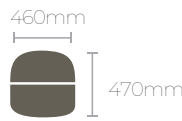

Features

- ◆ Weight rating: 160 kg
- ◆ Warranty: 10 years
- ◆ Product weight: 15-17kg
- ◆ 3 lever independent seat and ratchet back adjustment
- ◆ Adjustable gas lift height and back tilt
- ◆ Frame material: Black Nylon 5 Star Base
- ◆ Dual density deluxe (no split or split) foam
- ◆ Heavy-duty AFRDI-certified mechanism
- ◆ Standard seat using Australian made moulded foam.
- ◆ Seat Height: 460mm-580mm
- ◆ Overall Height:
 - For Medium Back Chair: 910mm-1100mm
 - For High Back Chair: 990mm-1180mm
- ◆ Finished in standard house fabrics
- ◆ Optional
 - Medium/High Back
 - Choice of upholstery (fabric, vinyl)
 - Height adjustable arms
 - Seat slide function
 - Polished alloy base
 - Health-care options (Gel-Seats, Coccyx Relief Seat, Air lumbar pump adjustment)

Dimensions

Back Sizes

Medium Back

High Back

Arm Height Range

Seat Sizes

Small Split Seat

Medium Split Seat

Large Split Seat

Petite Small
No Split Seat

K2-SCO Medium Back

Code	Name	Seat Size	Back Size
K2-SCO.MB-SS	K2-SCO Medium Back and Small Split Seat	460mmWx470mmD	500mmHx495mmW
K2-SCO.MB-MS	K2-SCO Medium Back and Medium Split Seat	495mmWx480mmD	500mmHx495mmW
K2-SCO.MB-LS	K2-SCO Medium Back and Large Split Seat	515mmWx500mmD	500mmHx495mmW