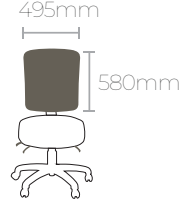

The Dual Density Posture Support seat combines firm internal support with soft cushioning to help minimise pressure points and encourage healthy spinal alignment. Fully adjustable for seat height, tilt, back angle, and back height, the K2 SCO can be tailored to suit different users and work styles.

Features

- ◆ Weight rating: 160 kg
- ◆ Warranty: 10 years
- ◆ Product weight: 15-17kg
- ◆ 3 lever independent seat and ratchet back adjustment
- ◆ Adjustable gas lift height and back tilt
- ◆ Frame material: Black Nylon 5 Star Base
- ◆ Dual density deluxe (no split or split) foam
- ◆ Heavy-duty AFRDI-certified mechanism
- ◆ Standard seat using Australian made moulded foam.
- ◆ Seat Height: 460mm-580mm
- ◆ Overall Height:
 - For Medium Back Chair: 910mm-1100mm
 - For High Back Chair: 990mm-1180mm
- ◆ Finished in standard house fabrics
- ◆ Optional
 - Medium/High Back
 - Choice of upholstery (fabric, vinyl)
 - Height adjustable arms
 - Seat slide function
 - Polished alloy base
 - Health-care options (Gel-Seats, Coccyx Relief Seat, Air lumbar pump adjustment)

Dimensions

Back Sizes

Medium Back

High Back

Arm Height Range

Seat Sizes

Small Split Seat

Medium Split Seat

Large Split Seat

Petite Small
No Split Seat

K2-SCO Medium Back

Code	Name	Seat Size	Back Size
K2-SCO.MB-SS	K2-SCO Medium Back and Small Split Seat	460mmWx470mmD	500mmHx495mmW
K2-SCO.MB-MS	K2-SCO Medium Back and Medium Split Seat	495mmWx480mmD	500mmHx495mmW
K2-SCO.MB-LS	K2-SCO Medium Back and Large Split Seat	515mmWx500mmD	500mmHx495mmW