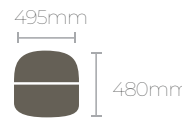

Features

- ◆ Weight rating: 160 kg
- ◆ Warranty: 10 years
- ◆ Product weight: 15-17kg
- ◆ 3 lever independent seat and ratchet back adjustment
- ◆ Adjustable gas lift height and back tilt
- ◆ Frame material: Black Nylon 5 Star Base
- ◆ Dual density deluxe (no split or split) foam
- ◆ Heavy-duty AFRDI-certified mechanism
- ◆ Standard seat using Australian made moulded foam.
- ◆ Seat Height: 460mm-580mm
- ◆ Overall Height:
 - For Medium Back Chair: 910mm-1100mm
 - For High Back Chair: 990mm-1180mm
- ◆ Finished in standard house fabrics
- ◆ Optional
 - Medium/High Back
 - Choice of upholstery (fabric, vinyl)
 - Height adjustable arms
 - Seat slide function
 - Polished alloy base
 - Health-care options (Gel-Seats, Coccyx Relief Seat, Air lumbar pump adjustment)

Dimensions

Back Sizes

Medium Back

High Back

Arm Height Range

Seat Sizes

Small Split Seat

Medium Split Seat