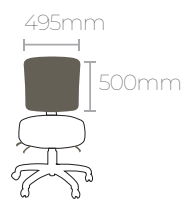

The Dual Density Posture Support seat combines firm internal support with soft cushioning to help minimise pressure points and encourage healthy spinal alignment. Fully adjustable for seat height, tilt, back angle, and back height, the K2 SCO can be tailored to suit different users and work styles.

Features

- ◆ Weight rating: 160 kg
- ◆ Warranty: 10 years
- ◆ Product weight: 15-17kg
- ◆ 3 lever independent seat and ratchet back adjustment
- ◆ Adjustable gas lift height and back tilt
- ◆ Frame material: Black Nylon 5 Star Base
- ◆ Dual density deluxe (no split or split) foam
- ◆ Heavy-duty AFRDI-certified mechanism
- ◆ Standard seat using Australian made moulded foam.
- ◆ Seat Height: 460mm-580mm
- ◆ Overall Height:
 - For Medium Back Chair: 910mm-1100mm
 - For High Back Chair: 990mm-1180mm
- ◆ Finished in standard house fabrics
- ◆ Optional
 - Medium/High Back
 - Choice of upholstery (fabric, vinyl)
 - Height adjustable arms
 - Seat slide function
 - Polished alloy base
 - Health-care options (Gel-Seats, Coccyx Relief Seat, Air lumbar pump adjustment)

Dimensions

Back Sizes

Medium Back

High Back

Arm Height Range

Seat Sizes

Small Split Seat

Medium Split Seat

K2-SCO High Back

Code	Name	Seat Size	Back Size
K2-SCO.HB-SS	K2-SCO High Back and Small Split Seat	460mmWx470mmD	580mmH x 495mmW
K2-SCO.HB-MS	K2-SCO High Back and Medium Split Seat	495mmWx480mmD	580mmH x 495mmW
K2-SCO.HB-LS	K2-SCO High Back and Large Split Seat	515mmWx500mmD	580mmH x 495mmW