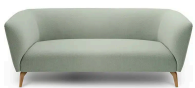

Ola Low Back Sofa - 2 seater

Product Code: **OLLO360-S2**

Lead Time Guide: 4 - 6 weeks

OVERVIEW

Ola, a family of beautiful collaborative seating with soft curving lines and luxurious comfort.

High back models offer a secluded place of comfort to get away from the buzz of the open office. Ola modules are great for collaboration zones and can be configured in many different shapes to suit almost any space. Ola modules can also be joined together to create as long a setting as you want.

Choose from the new sustainable EcoPlush 100% recycled green fabric or specify your own upholstery to create the look you want.