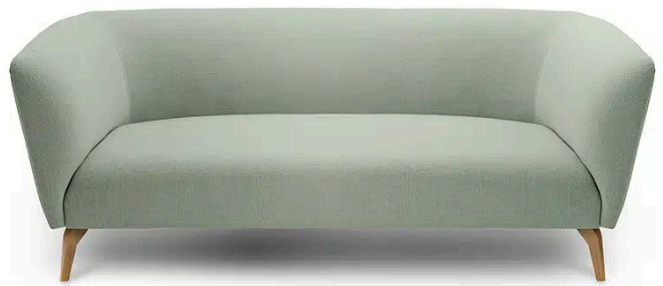

Ola Low Back Sofa - 2 seater

Product Code: **OLLO360-S2**

Lead Time Guide: 4 - 6 weeks

OVERVIEW

Ola, a family of beautiful collaborative seating with soft curving lines and luxurious comfort.

High back models offer a secluded place of comfort to get away from the buzz of the open office. Ola modules are great for collaboration zones and can be configured in many different shapes to suit almost any space. Ola modules can also be joined together to create as long a setting as you want.

Choose from the new sustainable EcoPlush 100% recycled green fabric or specify your own upholstery to create the look you want.