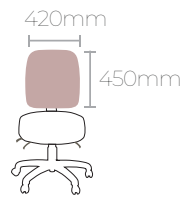

Features

- Weight rating: 160 kg
- Warranty: 10 years
- Product weight: 15-17kg
- 3 lever independent seat and ratchet back adjustment
- Adjustable gas lift height and back tilt
- Frame material: Black Nylon 5 Star Base
- Dual density deluxe (no split or split) foam
- Heavy-duty AFRDI-certified mechanism
- Standard seat using Australian made moulded foam.
- Seat Height: 460mm-580mm
- Overall Height:
  - For Medium Back Chair: 850mm-1040mm
  - For High Back Chair: 960mm-1150mm
- Finished in standard house fabrics
- Optional
  - Medium/High Back
  - Choice of upholstery (fabric, vinyl)
  - Height adjustable arms
  - Seat slide function
  - Polished alloy base
  - Health-care options (Gel-Seats, Coccyx Relief Seat)

Dimensions

Back Sizes

Medium Back