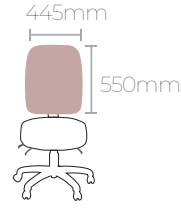

## Features

- ◆ Weight rating: 160 kg
- ◆ Warranty: 10 years
- ◆ Product weight: 15-17kg
- ◆ 3 lever independent seat and ratchet back adjustment
- ◆ Adjustable gas lift height and back tilt
- ◆ Frame material: Black Nylon 5 Star Base
- ◆ Dual density deluxe (no split or split) foam
- ◆ Heavy-duty AFRDI-certified mechanism
- ◆ Standard seat using Australian made moulded foam.
- ◆ Seat Height: 460mm-580mm
- ◆ Overall Height:
  - For Medium Back Chair: 850mm-1040mm
  - For High Back Chair: 960mm-1150mm
- ◆ Finished in standard house fabrics
- ◆ Optional
  - Medium/High Back
  - Choice of upholstery (fabric, vinyl)
  - Height adjustable arms
  - Seat slide function
  - Polished alloy base
  - Health-care options (Gel-Seats, Coccyx Relief Seat)

## Dimensions

### Back Sizes

Medium Back

High Back

## K2-SLIM High Back

Code	Name	Seat Size	Back Size
K2-SLM.HB-SS	K2-SLIM High Back and Small Split Seat	460mmWx470mmD	570mmHx455mmW
K2-SLM.HB-MS	K2-SLIM High Back and Medium Split Seat	495mmWx480mmD	570mmHx455mmW
K2-SLM.HB-LS	K2-SLIM High Back and Large Split Seat	515mmWx500mmD	570mmHx455mmW