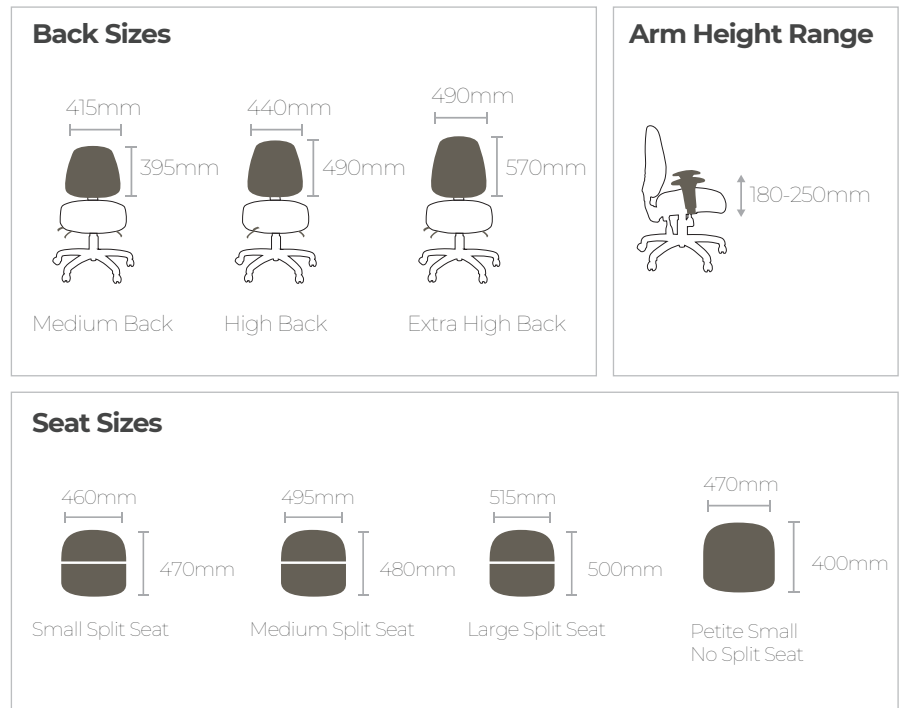

A 3-lever mechanism provides easy adjustment of seat height, tilt, and back angle, while the moulded polypropylene outer back and anti-slip ratchet back height adjustment ensure stable support.

A premium choice for professionals who value quality and performance."

## Features

- ◆ Weight rating: 160 kg
- ◆ Warranty: 10 years
- ◆ Product weight: 13-17kg
- ◆ 3 lever independent seat and ratchet back adjustment
- ◆ Adjustable gas lift height and back tilt
- ◆ Frame material: Black Nylon 5 Star Base
- ◆ Dual density deluxe (no split or split) foam
- ◆ Heavy-duty AFRDI-certified mechanism
- ◆ Standard seat using Australian made moulded foam.
- ◆ Seat Height: 460mm-580mm
- ◆ Overall Height:
  - For Medium Back Chair: 800mm-1010mm
  - For High Back Chair: 940mm-1110mm
  - For Extra High Back Chair: 995mm-1190mm
- ◆ Finished in standard house fabrics
- ◆ Optional
  - Medium/High Back
  - Choice of upholstery (fabric, vinyl)
  - Height adjustable arms
  - Seat slide function
  - Polished alloy base
  - Drafting chair (extra high gaslift and footring)
  - Health-care options (Gel-Seats, Coccyx Relief Seat, Air lumbar pump adjustment)

## Dimensions

## K2-INC Extra High Back

| Code          | Name  | Seat Size     | Back Size     |
|---------------|---|---------------|---------------|
| K2-INC.EHB-SS | K2-INC Extra High Back and Small Split Seat | 470mmWx400mmD | 590mmHx490mmW |
| K2-INC.EHB-MS | K2-INC Extra Back and Medium Split Seat     | 495mmWx480mmD | 590mmHx490mmW |
| K2-INC.EHB-LS | K2-INC Extra Back and Large Split Seat      | 515mmWx500mmD | 590mmHx490mmW |